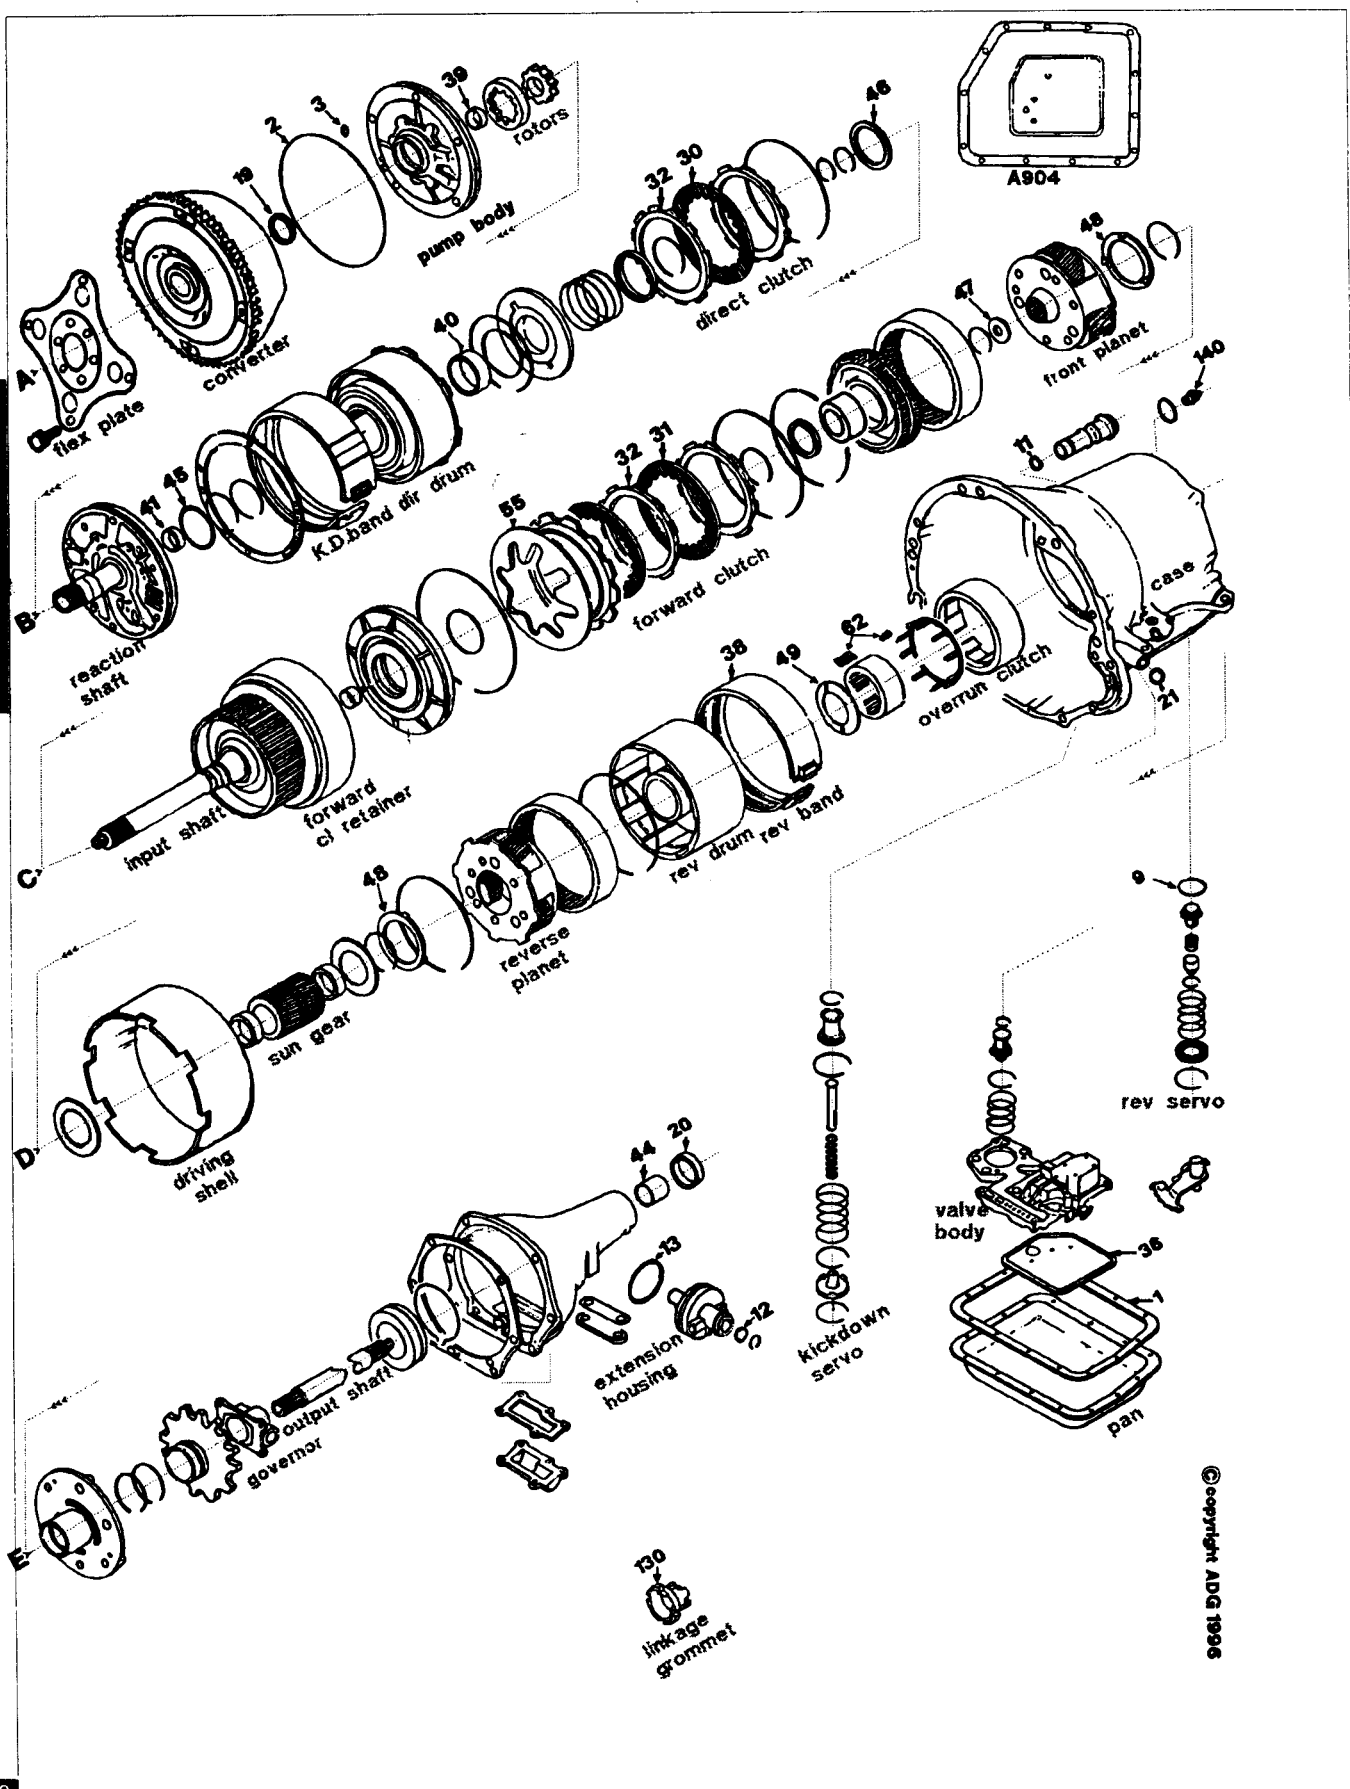

CHRYSLER

30RH (A904/TORQUEFLITE 6)

31RH (A998) / 32RH (A999)

A904/A998/A999/TF-6

© copyright ADG 1996