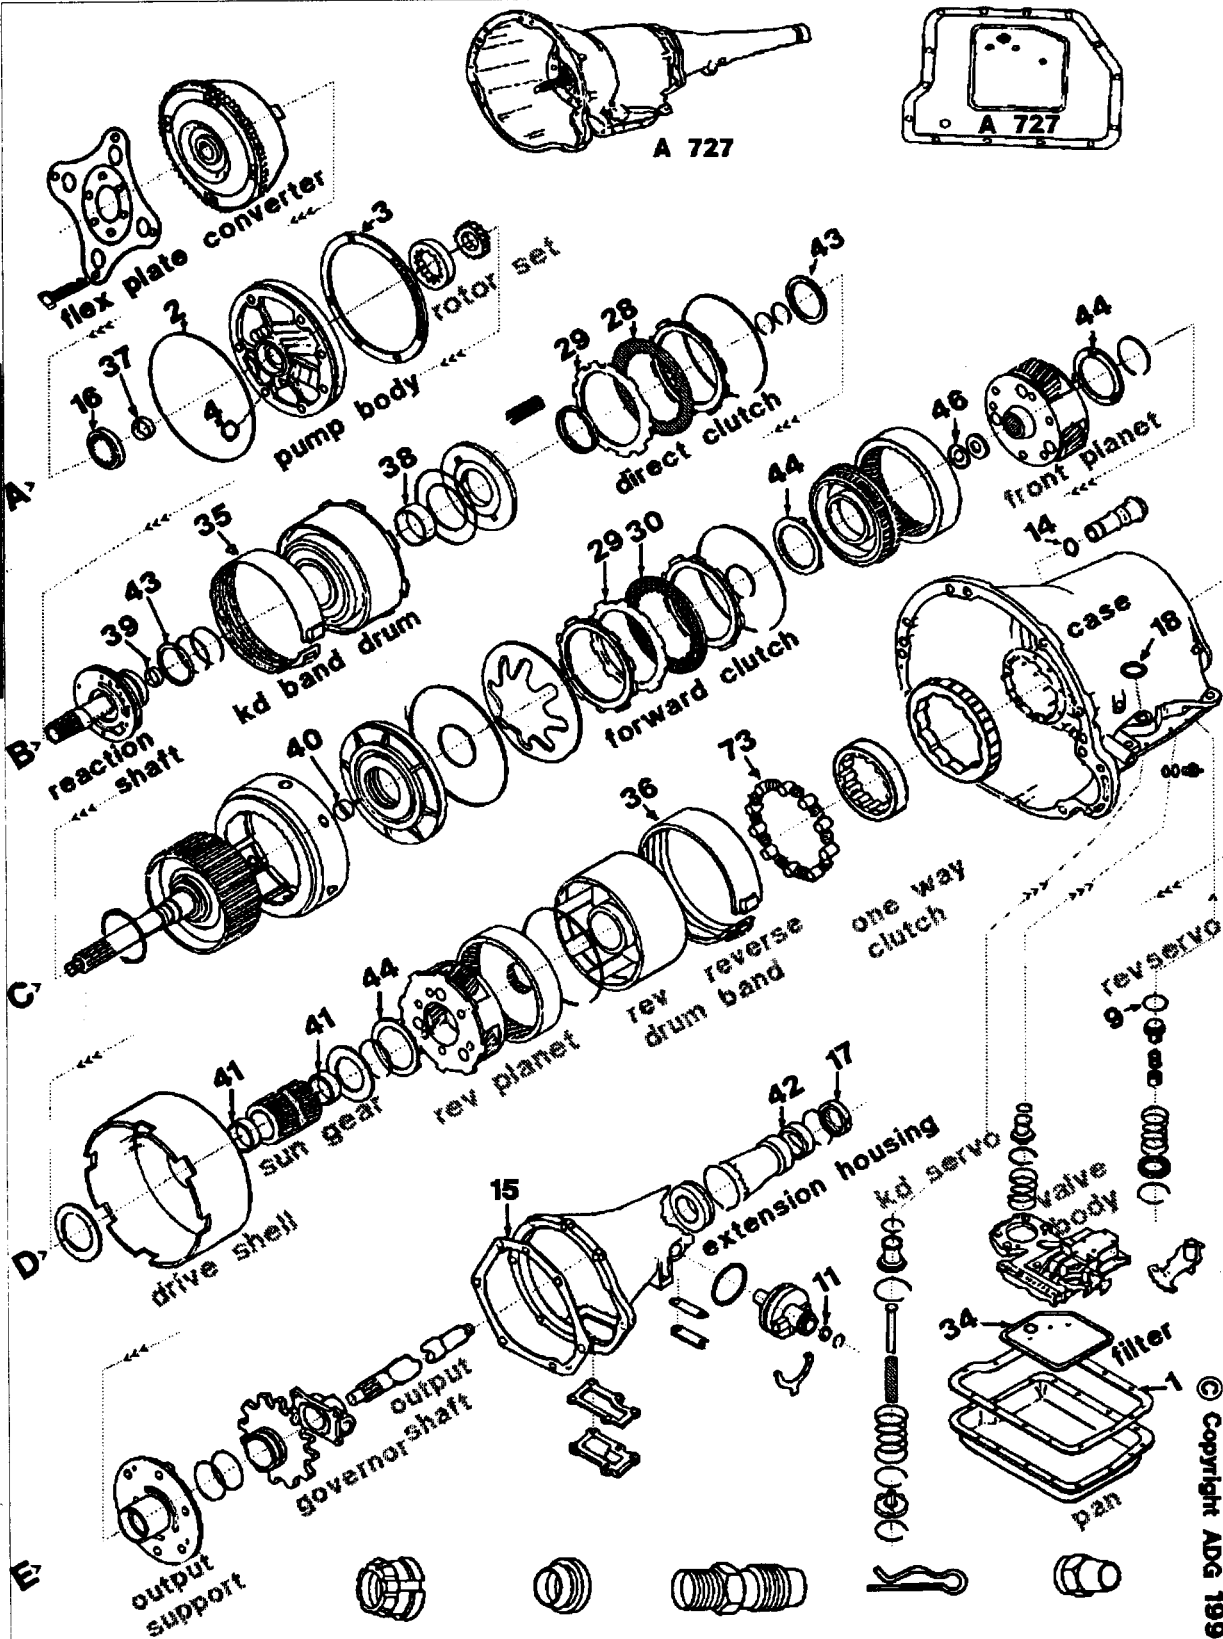

CHRYSLER

36RH (A727/TORQUEFLITE 8)

37RH (A727HD)

A727/TF-8

© Copyright ADG 1996